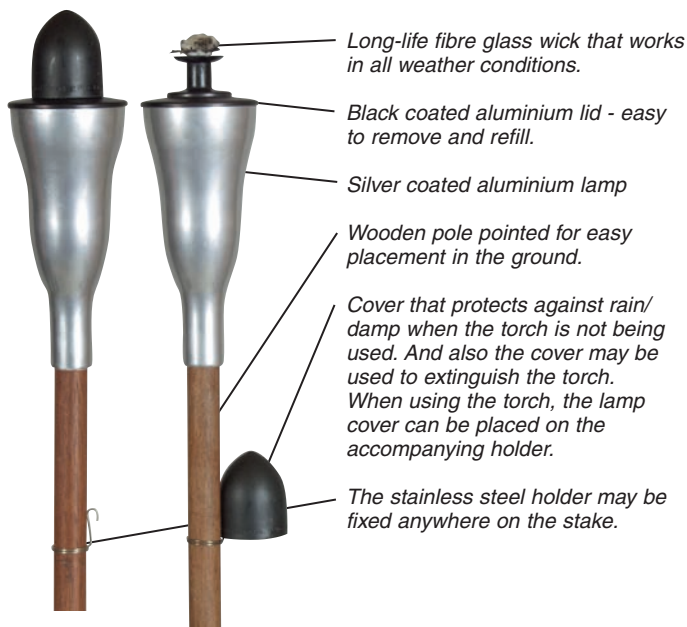

SMALL WAVE - RIB

SILVER 135 cm

Unique Quality

Item no. 111105

Design: Bent Falk

Item no. 111105
135 cm/53 inches

**PIPE
LINE
DENMARK**

Cardboard ribbon fixes all removable parts and provides all necessary information in five languages.

PIPE-LINE DECO BASE
Free choice of decoration makes it fit your garden environment.

Item no. 115700
Deco Base
Ø20 cm / Ø8 inches

Long-life fibre glass wick that works in all weather conditions.

Black coated aluminium lid - easy to remove and refill.

Silver coated aluminium lamp

Wooden pole pointed for easy placement in the ground.

Cover that protects against rain/damp when the torch is not being used. And also the cover may be used to extinguish the torch. When using the torch, the lamp cover can be placed on the accompanying holder.

The stainless steel holder may be fixed anywhere on the stake.