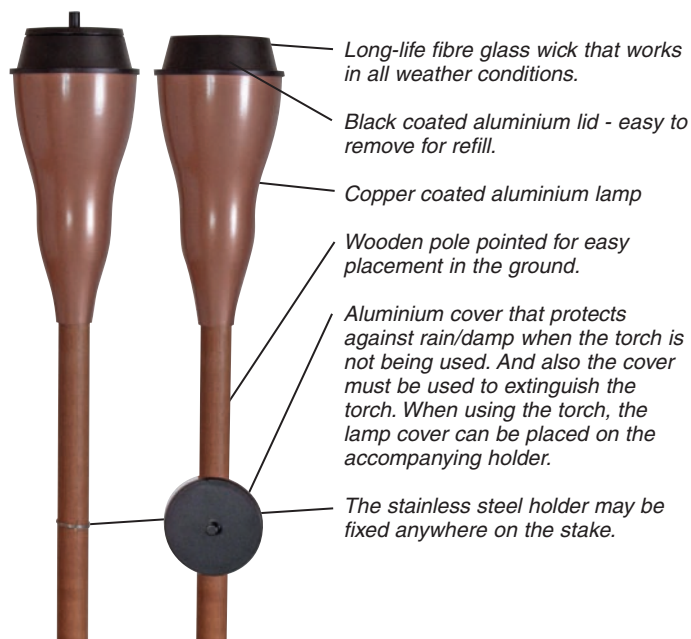

# BIG WAVE

157 cm

# Advanced Burning Control

(Pat. pending)

Advanced Burning Control is a new and advanced burning system, which unlike traditional single flame torches, creates a bon fire in it's patent pending combustion chamber. The burning of the oil gasses allows a very clean and minimum smoking torch without the hazard of flying embers and sparks. Big Wave is also equipped with a click lid for extra safety if the torch falls over. The fire is also easily extinguished with the snuffer. Big Wave is available in the colours: Silver, Copper, Ivory and Black.